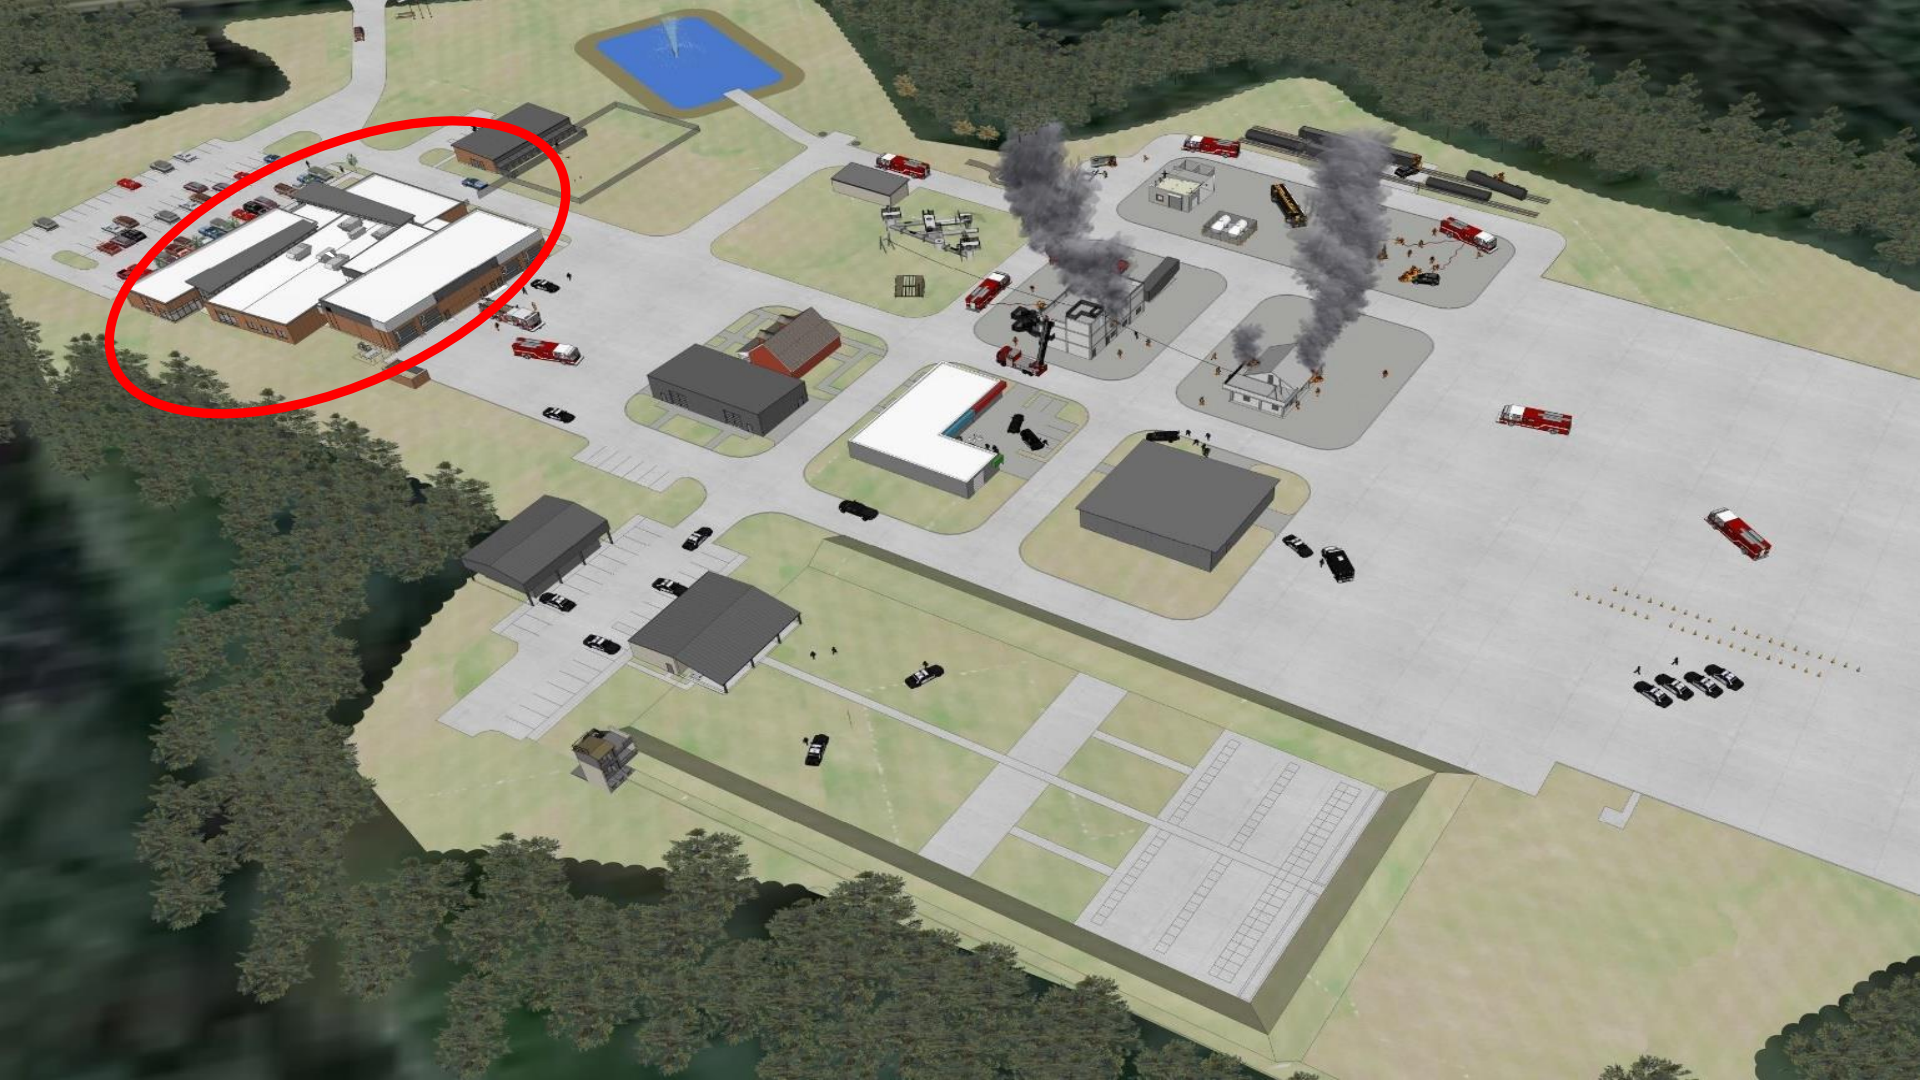

ASCE Winter Conference Wiregrass Public Safety Center

March 7, 2019

Practical Applications, Defensive Tactics, Repelling

300 Degree Active Shooter Simulator

BE READY AT ALL TIMES TO PROVIDE
ASSISTANCE AND COMFORT TO ALL
WHOM YOU FIND IN DISREGARDING
YOUR OWN FEELINGS OR PREFERENCES
WITHOUT REGARD FOR CRITICISM
OR REPROACH. BRINGING THE SAFETY
OF THE COMMUNITY ABOVE YOUR OWN.
CONDUCT YOURSELVES WITH HONORABLE
INTEGRITY AND COURAGE. WEAR, NO
MATTER THE WEATHER, THE UNIFORM
WHICH IDENTIFIES YOU AS A MEMBER
OF THE DEPARTMENT WHICH IT REPRESENTS.

On Site Training Props

Trench Training

Car Fire Simulator

Valve and Christmas Tree

Trench Training

Confined Space

Confined Space

LP Storage

USAR – Urban Search and Rescue

Drill Tower and Computer Generated Fire Simulations (Class B Fires)

Burn Building Interior Props

Forcible Entry

2 Story Warehouse

Breach Wall

Bed Fire with Rollover

Forcible Entry

Eastern Life County

911

Reconfigurable Maze - Simulations

Dynamic Entry Trainer – Live Fire

Surface Danger Zone

Surface Danger Zone

Evasive Maneuver Course
Tactical Driving
Competency Course

Thank you!
ASCE