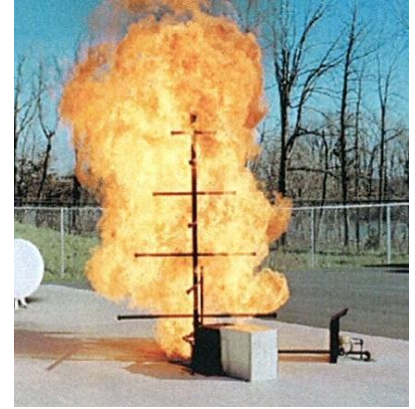

Valve and Christmas Tree