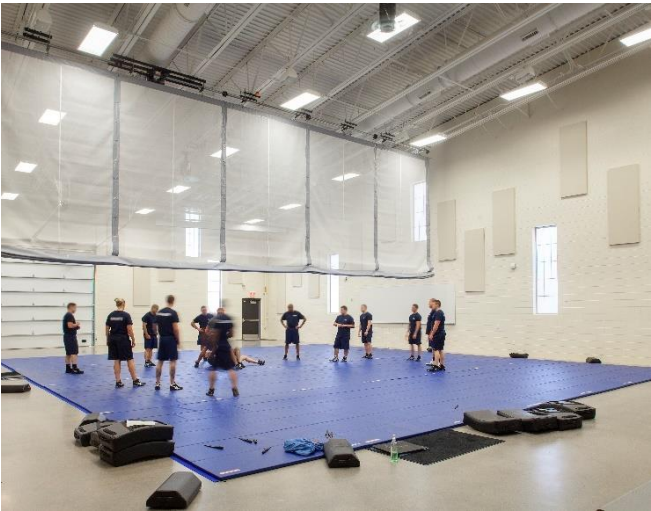

ASCE Winter Conference Wiregrass Public Safety Center

March 7, 2019

Practical Applications, Defensive Tactics, Repelling

300 Degree Active Shooter Simulator

BE READY AT ALL TIMES TO PROVIDE
ASSISTANCE AND COMFORT TO ALL
WHOM YOU FIND IN DISREGARDING
YOUR OWN FEELINGS OR PREFERENCES
WITHOUT REGARD FOR CRITICISM
OR REPROACH. BRINGING THE SAFETY
OF THE COMMUNITY ABOVE YOUR OWN.
CONDUCT YOURSELVES WITH HONORABLE
INTEGRITY AND COURAGE. WEAR, NO
MATTER THE WEATHER, THE UNIFORM
WHICH IDENTIFIES YOU AS A MEMBER
OF THE DEPARTMENT WHICH IT REPRESENTS.

On Site Training Props

Trench Training

Car Fire Simulator

Valve and Christmas Tree

Trench Training

Confined Space

Confined Space

LP Storage

USAR – Urban Search and Rescue

Drill Tower and Computer Generated Fire Simulations (Class B Fires)

Burn Building Interior Props

Forcible Entry

2 Story Warehouse

Breach Wall

Bed Fire with Rollover

Forcible Entry

Warehouse with Rollover

Attic

Maze

Storefront

Car Fire

Forcible Entry

Class A Fire Simulations

11